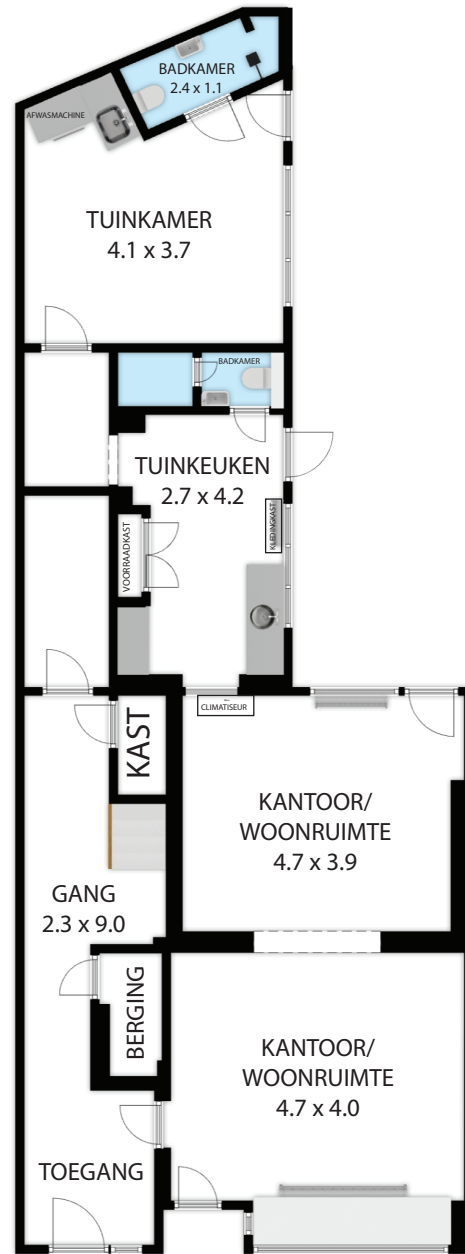

TWEDE VERDIEPING

BEGANE GROND

KELDER

EERSTE VERDIEPING

Luikerweg 42, 6212 EW, Maastricht 6212 EW  
TOTAL APPROX. FLOOR AREA 280 SQ.M

Whilst every attempt has been made to ensure the accuracy of the floor plan contained here, measurements of doors, windows, rooms and any other items are approximate and no responsibility is taken for any error, omission, or misstatement. This plan is for illustrative purposes only and should be used as such by any prospective purchaser.