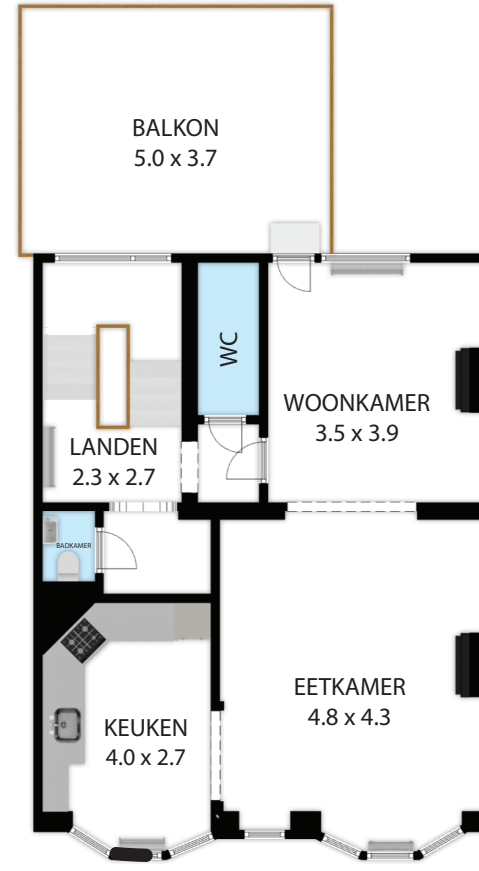

TWEDE VERDIEPING

BEGANE GROND

KELDER

EERSTE VERDIEPING

Luikerweg 42, 6212 EW, Maastricht 6212 EW  
TOTAL APPROX. FLOOR AREA 280 SQ.M

Whilst every attempt has been made to ensure the accuracy of the floor plan contained here, measurements of doors, windows, rooms and any other items are approximate and no responsibility is taken for any error, omission, or misstatement. This plan is for illustrative purposes only and should be used as such by any prospective purchaser.